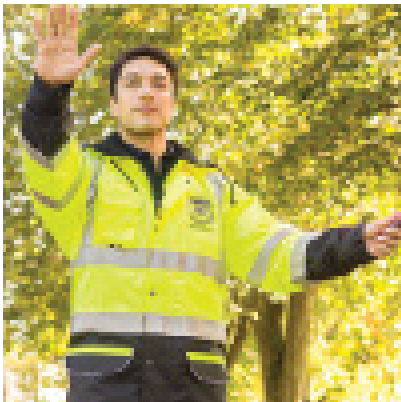

**138 HI VIZ BOMBER JACKET**

**1320E ECONO BLK BTM BOMBER JKT**

**1333 NAVIGATOR JACKET**

**1340 THE RAIN JACKET**

**1350 THE 6 IN 1 JACKET**

**1355 BLACK BOTTOM 6 IN 1**

**1380 ALL STATE WINTER PARKA**

**1370 MUNICIPALITY JACKET**